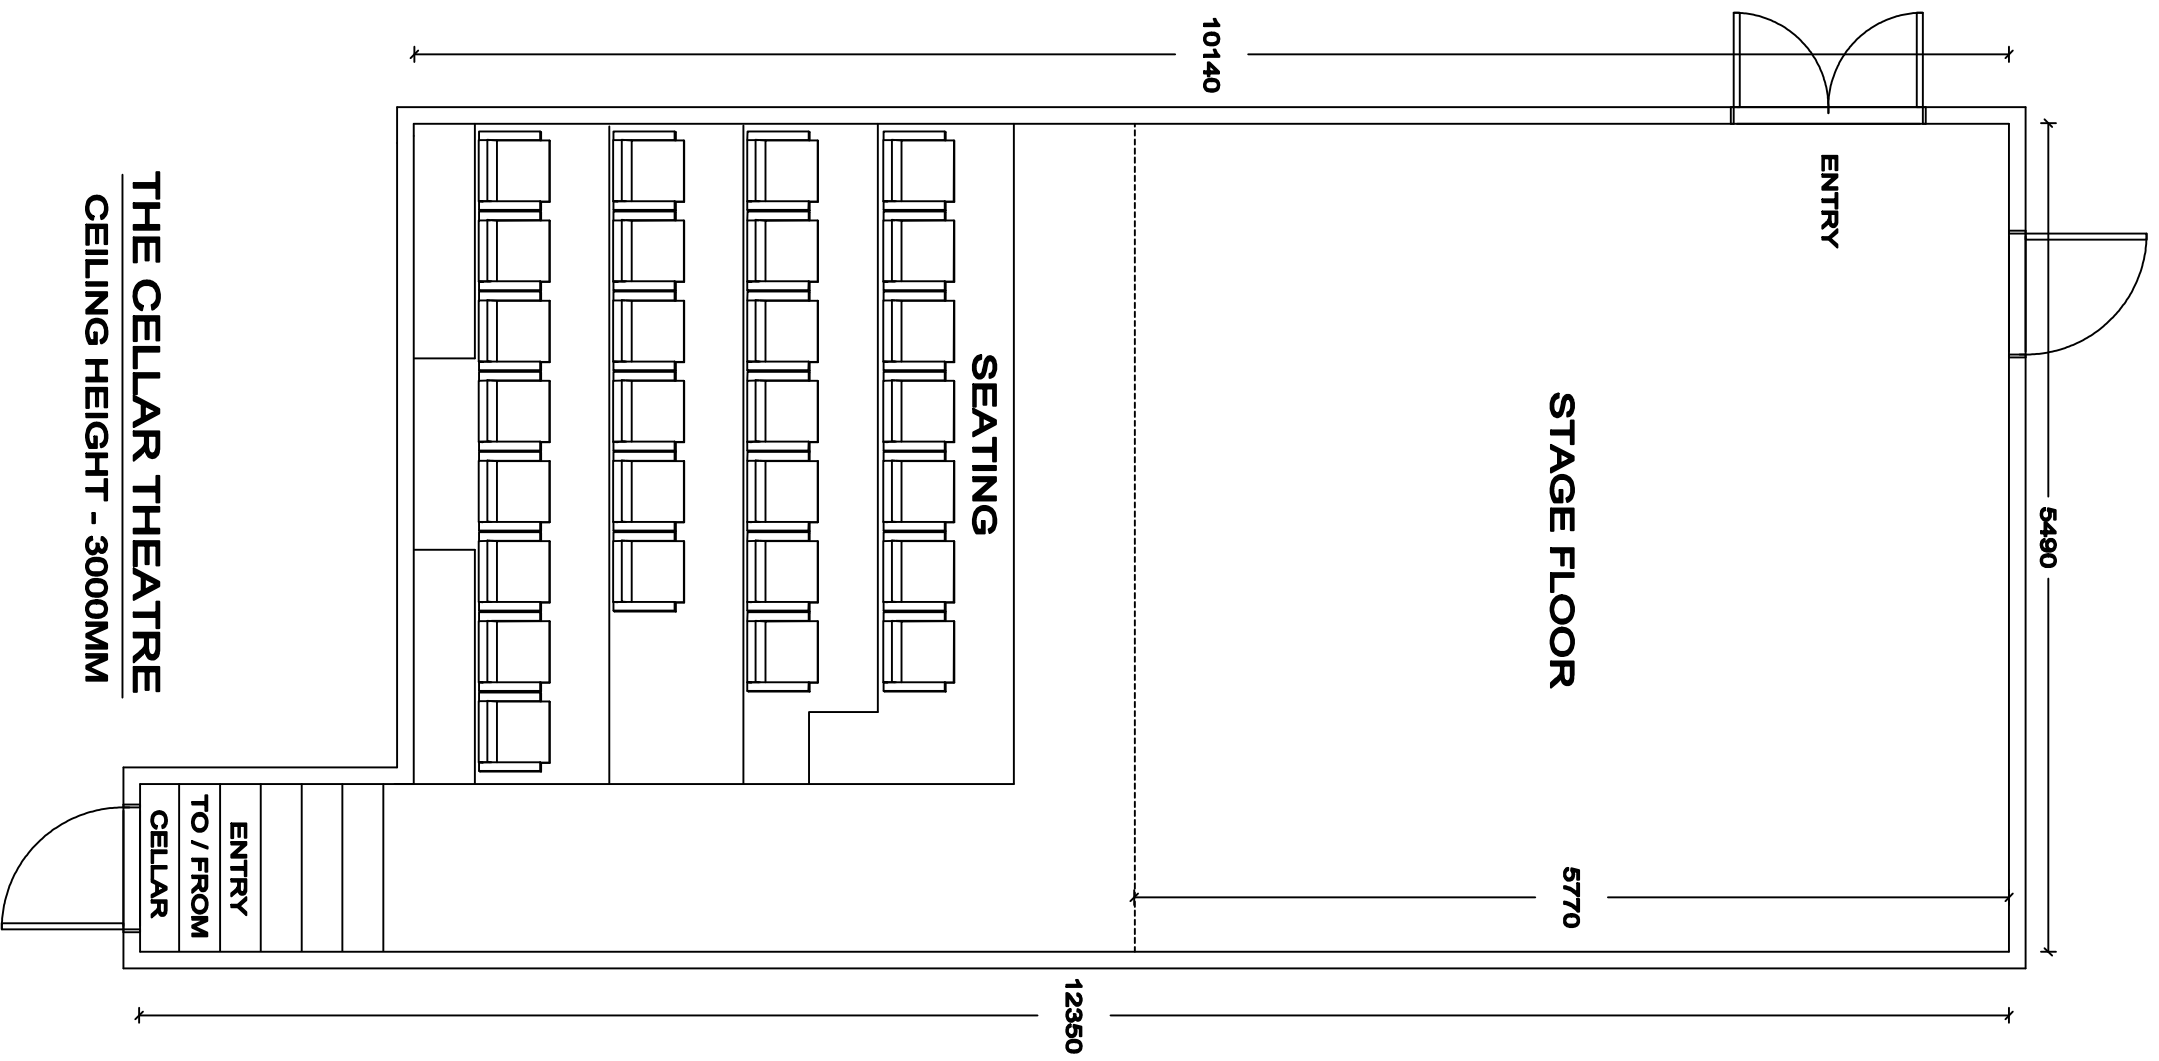

**THE CELLAR**  
CEILING HEIGHT 2000MM

**THE CELLAR THEATRE**  
**CEILING HEIGHT - 3000MM**